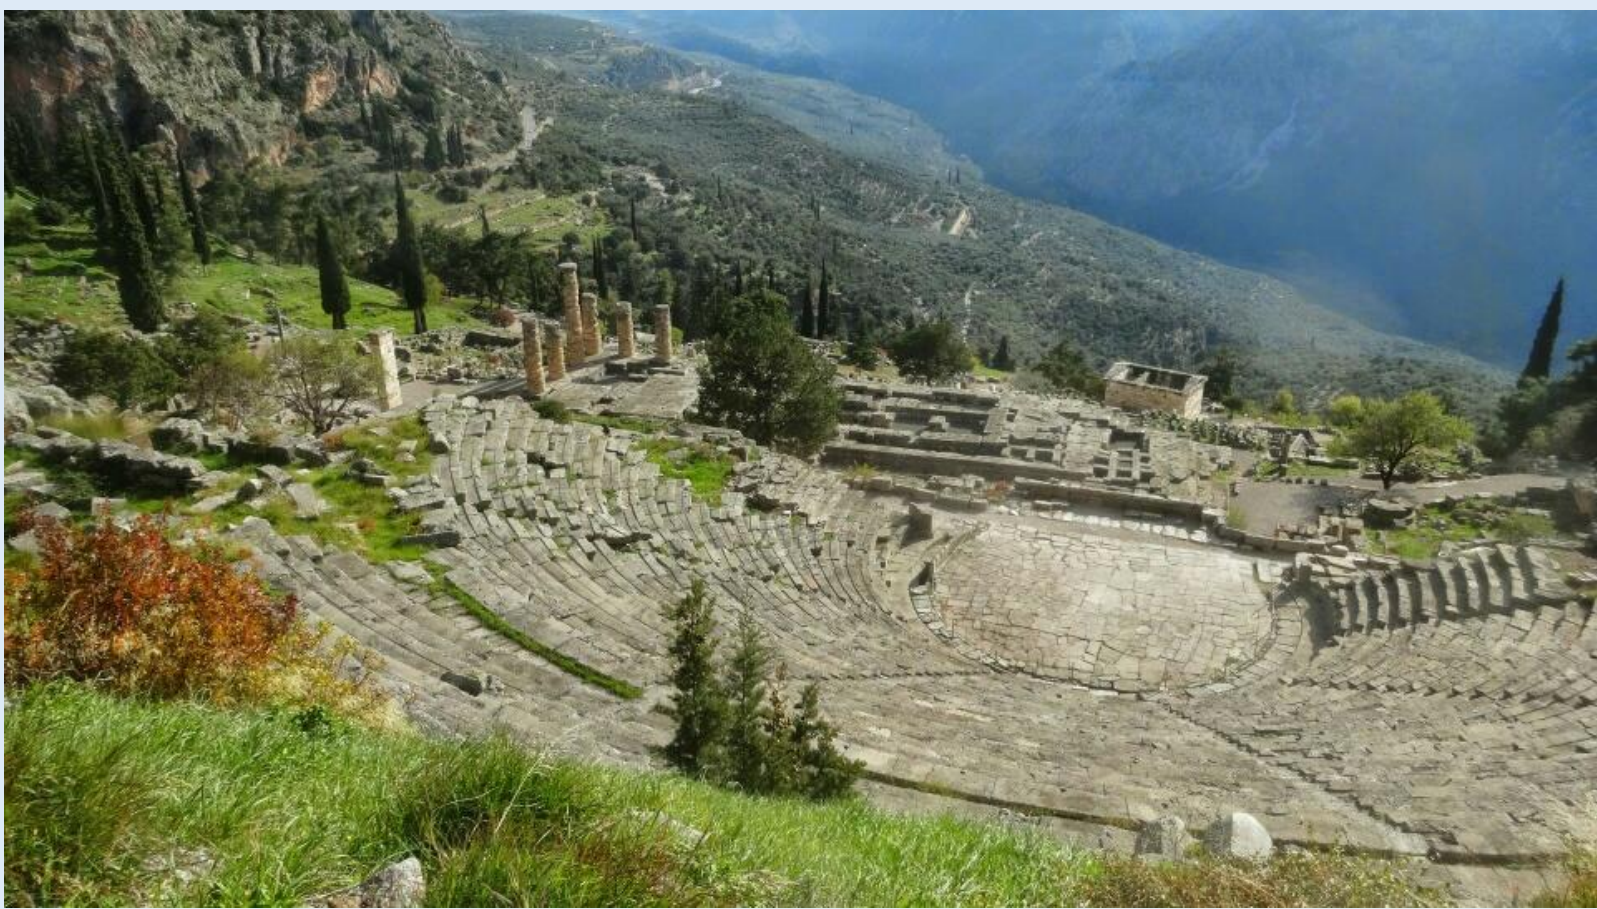

Delphi

December 2015: Classical mythology (500 - 300 BCE) tells us Delphi was determined to be the center of the earth when Zeus sent two eagles flying, one from the east and one from the west. Their paths crossed over Delphi. Other legends abound but perhaps this Sanctuary of Apollo was best known for his powerful and influential Oracle.

Statue of a Philosopher